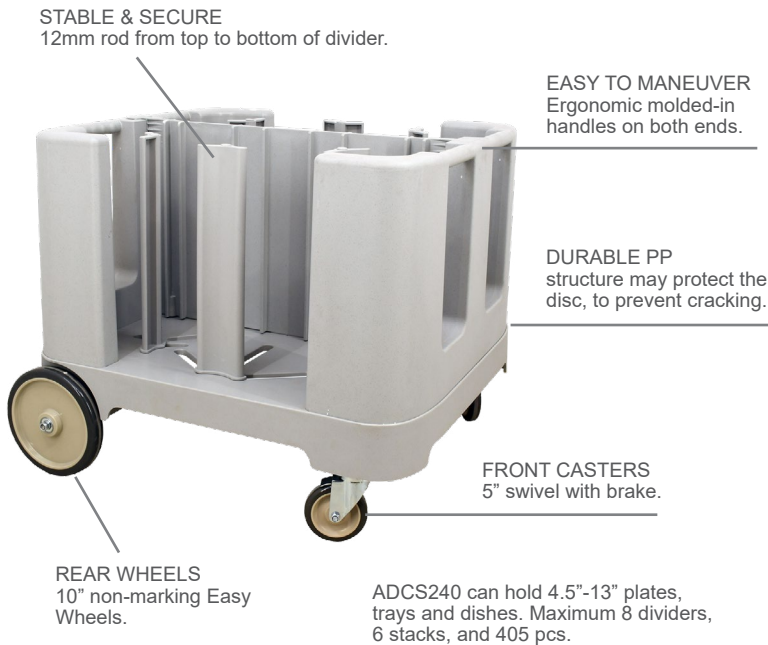

DISH CARRIERS

SERVING THE FOOD INDUSTRY SINCE 1951

ADJUSTABLE DISH CADDY WITH DIVIDERS AND VINYL COVER – GREY Item: 80922

ADCS240 can hold 4.5"-13" plates, trays and dishes. Maximum 8 dividers, 6 stacks, and 405 pcs.

TECHNICAL SPECIFICATION

ITEM	80922
DESCRIPTION	Adjustable Dish Caddy with Adjustable Dividers and Vinyl Cover - Grey
MATERIAL	Polyethylene
CAPACITY	240 Plates
WEIGHT CAPACITY	551 lbs./ 250 kg
PLATE DIAMETER	4.5" - 13"
PACKAGING WEIGHT	39.74 kg 87.6 lbs
DIMENSIONS (DWH)	37.9" x 35.7" x 30" 963 x 908 x 763 mm
PACKAGING DIMENSIONS	38" x 36" x 15.7" 975 x 920 x 400 mm

- Store one size dish or a combination of different sizes in a single caddy.
- The dividers are adjustable.
- Streamlined design, PP dividing columns can prevent damages.
- Arcuate corners can protect using place from damages.

Reduce transportation space, easy installation

Layout for 7" by 9" trays and 5.5" to 7" plates

Layout for 5.5" to 7" plates

Layout for 9" to 13" plates

Layout for 9" to 13" plates and 5" plates

Layout for 7" to 9" plates